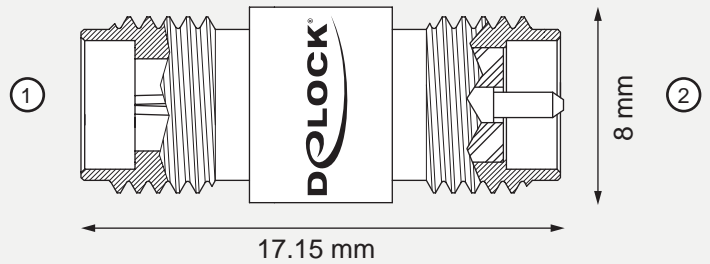

# Adapter RP-SMA jack > SMA jack

CE

① SMA jack

② RP-SMA jack

Housing material  
Gold plated brass

Length  
17.15 mm

diameter  
max. 8 mm

Impedance  
50 Ω