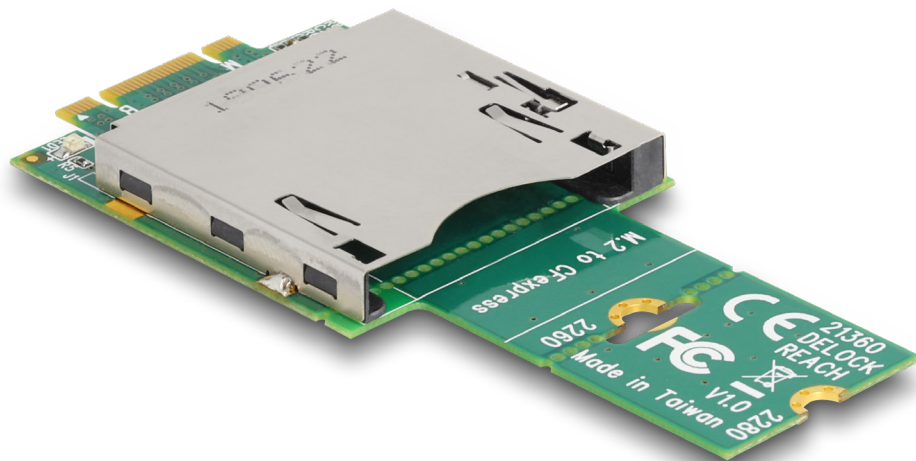

# Adapter M.2 (PCIe) 80mm > CFexpress Type B

Suitable for M.2 slot with key M or B based on PCIe  
 Supports CFexpress 4.0 Card  
 Supports NVMe communication agreement  
 No driver installation required

Item No. **21360**

-  **Windows**  
8.1/8.1-64/10/10-64/11
-  **Linux**  
Kernel 3.17 or above
-  Support PCIe  
**Generation 4 x2**
-  **push & push**  
CFexpress socket
-  Transfer rate up to  
**4 Gb/s**
-  LED indicator for  
**power**
-  **Bootable**  
ex UEFI version 2.3.1
-  Dimensions  
**80 x 37 x 5 mm**
-  Weight  
**15 g**

## Connector:

① 1 x M.2 key B+M male

② 1 x CFexpress slot