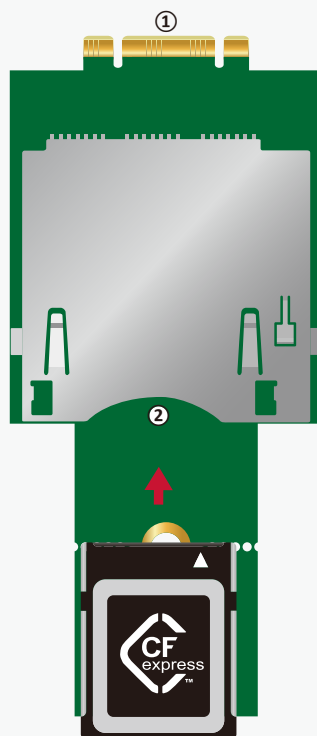

Item No. **21360**

-  **Windows**  
8.1/8.1-64/10/10-64/11
-  **Linux**  
Kernel 3.17 or above
-  Support PCIe  
**Generation 4 x2**
-  **push & push**  
CFexpress socket
-  Transfer rate up to  
**4 Gb/s**
-  LED indicator for  
**power**
-  **Bootable**  
ex UEFI version 2.3.1
-  Dimensions  
**80 x 37 x 5 mm**
-  Weight  
**15 g**

## Connector:

① 1 x M.2 key B+M male

② 1 x CFexpress slot