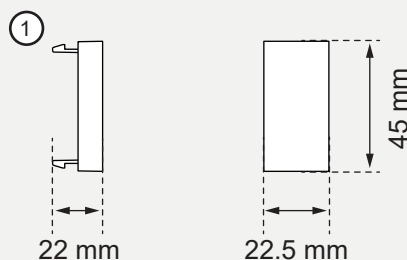

Easy 45 Module Cover Plate

45 x 22.5 mm

- Suitable for module holder Delock Easy 45
- Suitable for 45 mm cable duct with minimum depth 45 mm

White

MADE IN TAIWAN

Dimensions
45.0 x 22.5 x 22.0 mm

Module size
22.5 x 45 mm

cut-out
No cutting

Material
PC plastic