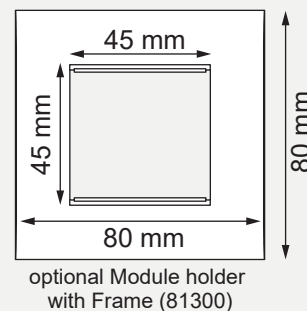

Easy 45 Module Cover Plate

45 x 22.5 mm

- Suitable for module holder Delock Easy 45
- Suitable for 45 mm cable duct with minimum depth 45 mm

White

MADE IN TAIWAN

Dimensions
45.0 x 22.5 x 22.0 mm

Module size
22.5 x 45 mm

cut-out
No cutting

Material
PC plastic