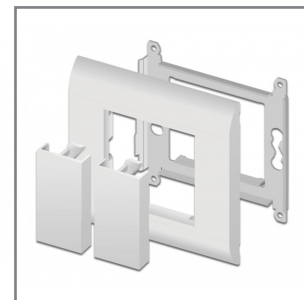

Easy 45 Module Cover Plate

45 x 22.5 mm

- Suitable for module holder Delock Easy 45
- Suitable for 45 mm cable duct with minimum depth 45 mm

White

MADE IN TAIWAN

Dimensions
45.0 x 22.5 x 22.0 mm

Module size
22.5 x 45 mm

cut-out
No cutting

Material
PC plastic