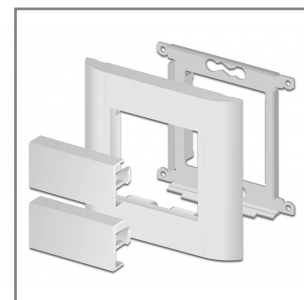

Easy 45 Module Cover Plate

45 x 22.5 mm

- Suitable for module holder Delock Easy 45
- Suitable for 45 mm cable duct with minimum depth 45 mm

White

MADE IN TAIWAN

Dimensions
45.0 x 22.5 x 22.0 mm

Module size
22.5 x 45 mm

cut-out
No cutting

Material
PC plastic