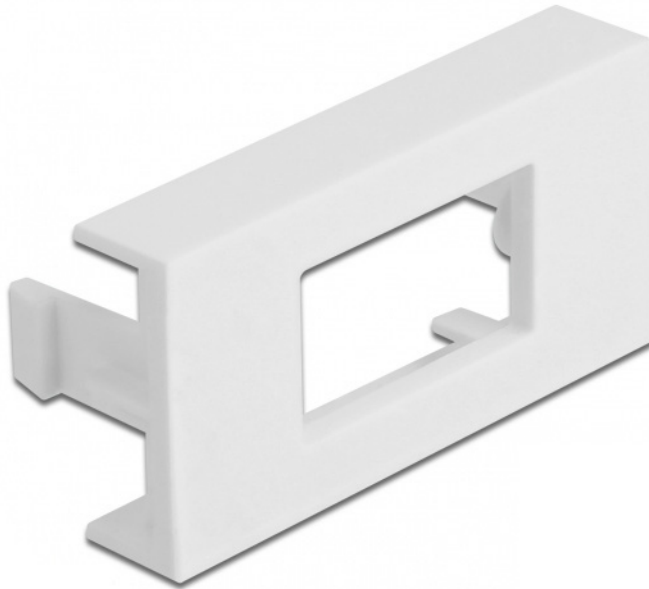

Easy 45 Module Plate Rectangular cut-out 12.5 x 21.5 mm, 45 x 22.5 mm

- Suitable for module holder Delock Easy 45
- Suitable for 45 mm cable duct with minimum depth 45 mm

White

MADE IN TAIWAN

optional Adapter
(81307/81308/81309/81310)

optional Module holder
with Frame (81300)

Dimensions
45.0 x 22.5 x 22.0 mm

Module size
22.5 x 45 mm

cut-out
12.5 x 21.5 mm

Material
PC plastic