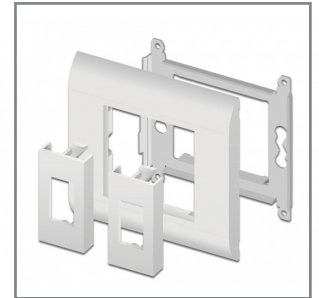

Easy 45 Module Plate Rectangular cut-out 12.5 x 21.5 mm, 45 x 22.5 mm

- Suitable for module holder Delock Easy 45
- Suitable for 45 mm cable duct with minimum depth 45 mm

White

MADE IN TAIWAN

optional Adapter
(81307/81308/81309/81310)

optional Module holder
with Frame (81300)

Dimensions
45.0 x 22.5 x 22.0 mm

Module size
22.5 x 45 mm

cut-out
12.5 x 21.5 mm

Material
PC plastic