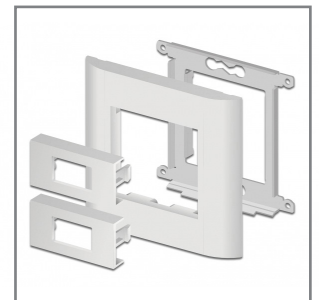

Easy 45 Module Plate Rectangular cut-out 12.5 x 21.5 mm, 45 x 22.5 mm

- Suitable for module holder Delock Easy 45
- Suitable for 45 mm cable duct with minimum depth 45 mm

White

MADE IN TAIWAN

optional Adapter
(81307/81308/81309/81310)

optional Module holder
with Frame (81300)

Dimensions
45.0 x 22.5 x 22.0 mm

Module size
22.5 x 45 mm

cut-out
12.5 x 21.5 mm

Material
PC plastic