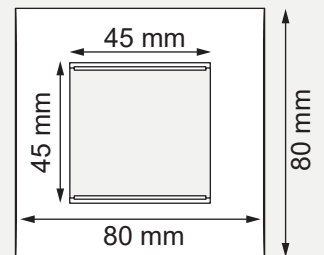

Easy 45 Module Plate Rectangular cut-out 12.5 x 21.5 mm, 45 x 22.5 mm

- Suitable for module holder Delock Easy 45
- Suitable for 45 mm cable duct with minimum depth 45 mm

White

MADE IN TAIWAN

optional Adapter
(81307/81308/81309/81310)

optional Module holder
with Frame (81300)

Dimensions
45.0 x 22.5 x 22.0 mm

Module size
22.5 x 45 mm

cut-out
12.5 x 21.5 mm

Material
PC plastic