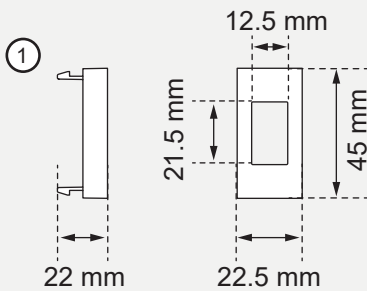

Easy 45 Module Plate Rectangular cut-out 12.5 x 21.5 mm, 45 x 22.5 mm

- Suitable for module holder Delock Easy 45
- Suitable for 45 mm cable duct with minimum depth 45 mm

White

MADE IN TAIWAN

optional Adapter
(81307/81308/81309/81310)

optional Module holder
with Frame (81300)

Dimensions
45.0 x 22.5 x 22.0 mm

Module size
22.5 x 45 mm

cut-out
12.5 x 21.5 mm

Material
PC plastic